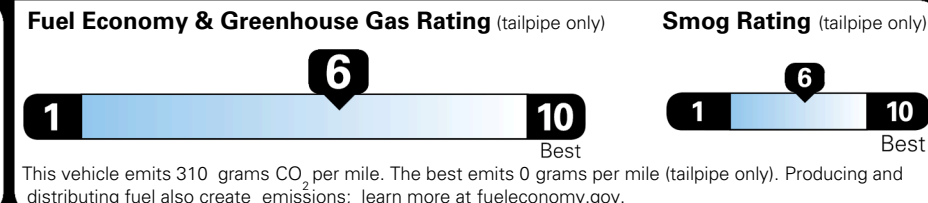

### EPA DOT Fuel Economy and Environment

Gasoline Vehicle

**You save \$0**  
 in fuel costs over 5 years compared to the average new vehicle.

**Annual fuel cost \$1,700**

Actual results will vary for many reasons, including driving conditions and how you drive and maintain your vehicle. The average new vehicle gets 29 MPG and costs \$8,500 to fuel over 5 years. Cost estimates are based on 15,000 miles per year at \$ 3.30 per gallon. MPGe is miles per gasoline gallon equivalent. Vehicle emissions are a significant cause of climate change and smog.