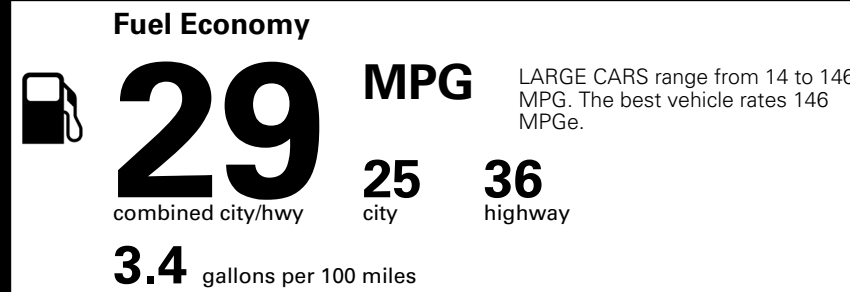

EPA DOT Fuel Economy and Environment

Gasoline Vehicle

You save $0
in fuel costs over 5 years compared to the average new vehicle.

Annual fuel cost $1,700