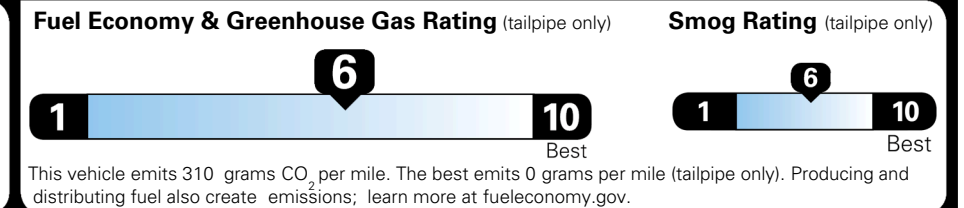

\$ 31,935.00

TOTAL ADDITIONAL WEIGHT:

EPA DOT Fuel Economy and Environment

Gasoline Vehicle

You save \$0
 in fuel costs over 5 years compared to the average new vehicle.

Annual fuel cost \$1,700

Actual results will vary for many reasons, including driving conditions and how you drive and maintain your vehicle. The average new vehicle gets 29 MPG and costs \$8,500 to fuel over 5 years. Cost estimates are based on 15,000 miles per year at \$ 3.30 per gallon. MPGe is miles per gasoline gallon equivalent. Vehicle emissions are a significant cause of climate change and smog.