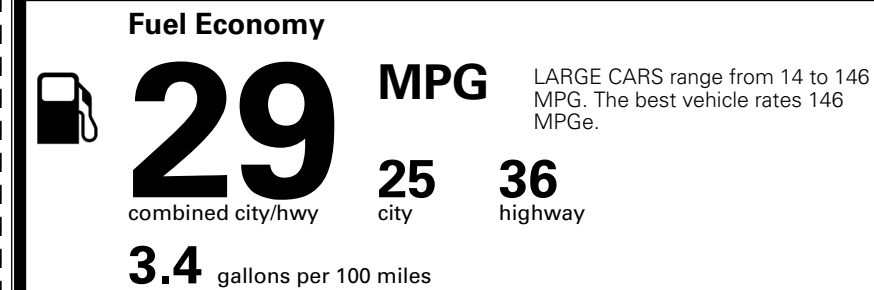

EPA DOT Fuel Economy and Environment

Gasoline Vehicle

You save $0
in fuel costs over 5 years compared to the average new vehicle.

Annual fuel cost $1,700