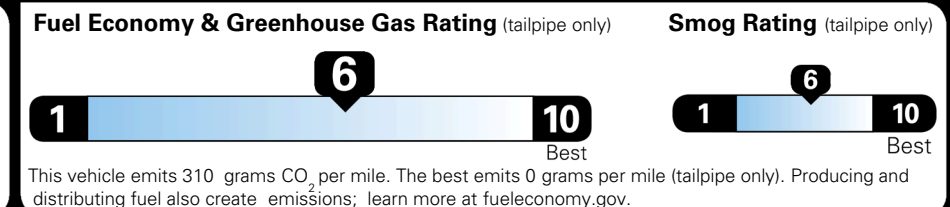

Actual results will vary for many reasons, including driving conditions and how you drive and maintain your vehicle. The average new vehicle gets 29 MPG and costs $8,500 to fuel over 5 years. Cost estimates are based on 15,000 miles per year at $ 3.30 per gallon. MPGe is miles per gasoline gallon equivalent. Vehicle emissions are a significant cause of climate change and smog.

fueleconomy.gov

Calculate personalized estimates and compare vehicles

GOVERNMENT 5-STAR SAFETY RATINGS

PARTS CONTENT INFORMATION

Overall Vehicle Score ★ ★ ★ ★ ★

Based on the combined rating of frontal, side and rollover. Should ONLY be compared to other vehicles of similar size and weight.

Frontal Driver ★ ★ ★ ★ ★

Crash Passenger ★ ★ ★ ★ ★

Based on the risk of injury in a frontal impact. Should ONLY be compared to other vehicles of similar size and weight.

Side Front seat ★ ★ ★ ★ ★

Crash Rear seat ★ ★ ★ ★ ★

Star ratings based on the risk of injury in a side impact.

Rollover ★ ★ ★ ★ ★

Star ratings based on the risk of rollover in a single-vehicle crash.

Star ratings range from 1 to 5 stars (★★★★★) with 5 being the highest.

Source: National Highway Traffic Safety Administration (NHTSA).

www.safercar.gov or 1-888-327-4236

Manufacturer's suggested retail price includes Manufacturer's recommended pre-delivery service. License and title fees, state and local taxes and other dealer installed options and accessories are not included in the manufacturer's suggested retail price.

FOR VEHICLES IN THIS CAR LINE U.S./CANADIAN PARTS CONTENT: 0 %

MAJOR SOURCES OF FOREIGN PARTS: KOREA: 90%

NOTE: PARTS CONTENT DOES NOT INCLUDE FINAL ASSEMBLY, DISTRIBUTION, OR OTHER NON-PARTS COSTS.

FOR THIS VEHICLE FINAL ASSEMBLY POINT: HWASUNG, KOREA

COUNTRY OF ORIGIN ENGINE (MOTOR):

TRANSMISSION: KOREA
KOREA

*Additional terms and conditions apply.

**Kia Connect may be currently unavailable for some Model Year 2022 and newer vehicles sold or purchased in Massachusetts; please see owners.kia.com for more information.

NOTE: When you purchase this vehicle, Kia America, Inc. collects personal information you provide to the dealership. For information on our collection and use of personal information and your rights, please see our Privacy Policy on www.kia.com.