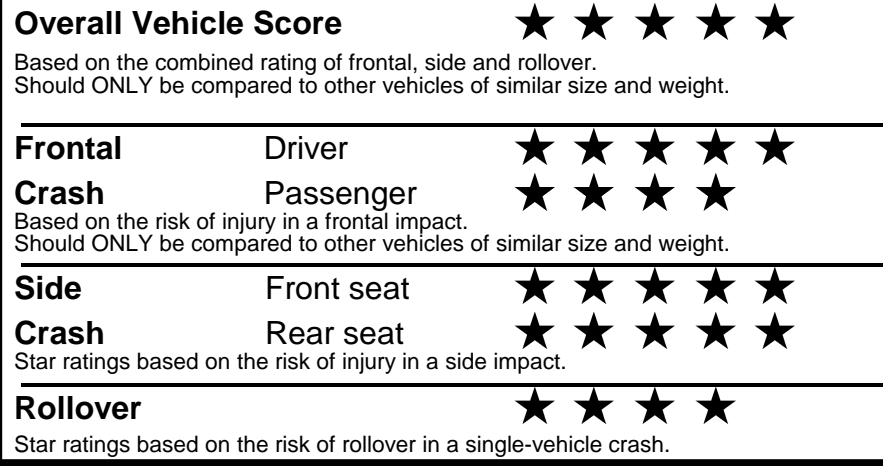

**fueleconomy.gov**

Calculate personalized estimates and compare vehicles

**GOVERNMENT 5-STAR SAFETY RATINGS**

Star ratings range from 1 to 5 stars (★★★★★) with 5 being the highest.  
 Source: National Highway Traffic Safety Administration (NHTSA).  
[www.safercar.gov](http://www.safercar.gov) or 1-888-327-4236