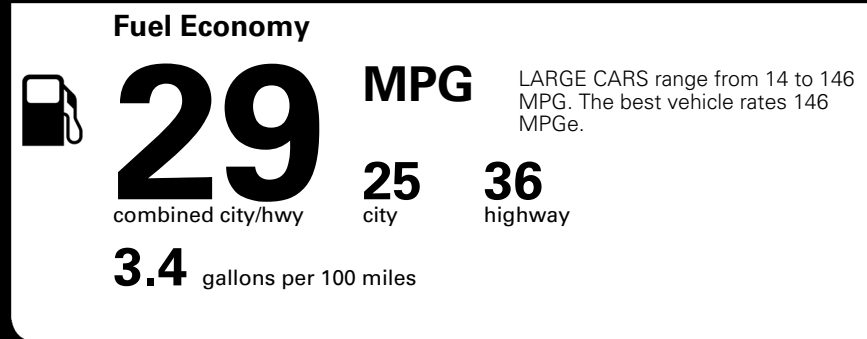

\$ 30,970.00

INLAND FREIGHT AND HANDLING

\$ 1,245.00

**TOTAL MANUFACTURER'S SUGGESTED RETAIL PRICE ▶**

**\$ 32,215.00**

TOTAL ADDITIONAL WEIGHT: 8.2

\*Additional terms and conditions apply.  
 \*\*Kia Connect may be currently unavailable for some Model Year 2022 and newer vehicles sold or purchased in Massachusetts; please see owners.kia.com for more information.  
 NOTE: When you purchase this vehicle, Kia America, Inc. collects personal information you provide to the dealership. For information on our collection and use of personal information and your rights, please see our Privacy Policy on www.kia.com.

**EPA DOT Fuel Economy and Environment**

**Gasoline Vehicle**

**You save \$0**  
 in fuel costs over 5 years compared to the average new vehicle.

**Annual fuel cost \$1,700**

Actual results will vary for many reasons, including driving conditions and how you drive and maintain your vehicle. The average new vehicle gets 29 MPG and costs \$8,500 to fuel over 5 years. Cost estimates are based on 15,000 miles per year at \$ 3.30 per gallon. MPGe is miles per gasoline gallon equivalent. Vehicle emissions are a significant cause of climate change and smog.