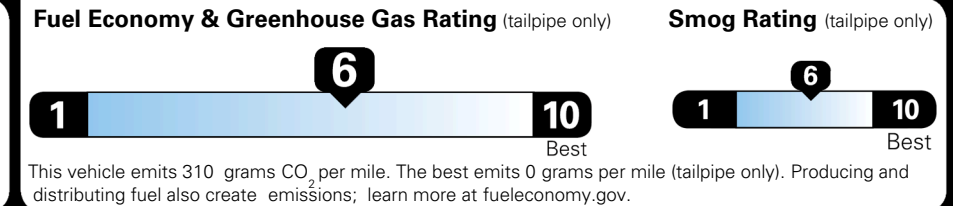

### EPA DOT Fuel Economy and Environment

Gasoline Vehicle

**You save \$0**  
 in fuel costs over 5 years compared to the average new vehicle.

Annual fuel cost  
**\$1,700**

Actual results will vary for many reasons, including driving conditions and how you drive and maintain your vehicle. The average new vehicle gets 29 MPG and costs \$8,500 to fuel over 5 years. Cost estimates are based on 15,000 miles per year at \$ 3.30 per gallon. MPGe is miles per gasoline gallon equivalent. Vehicle emissions are a significant cause of climate change and smog.