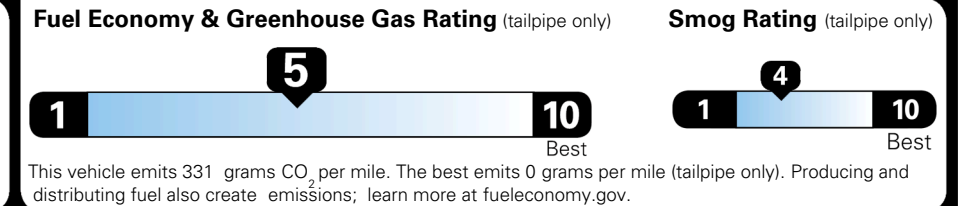

EPA DOT Fuel Economy and Environment

Gasoline Vehicle

You spend
\$750
 more in fuel costs
 over 5 years
 compared to the
 average new vehicle.

Annual fuel cost
\$1,850

Actual results will vary for many reasons, including driving conditions and how you drive and maintain your vehicle. The average new vehicle gets 29 MPG and costs \$8,500 to fuel over 5 years. Cost estimates are based on 15,000 miles per year at \$ 3.30 per gallon. MPGe is miles per gasoline gallon equivalent. Vehicle emissions are a significant cause of climate change and smog.