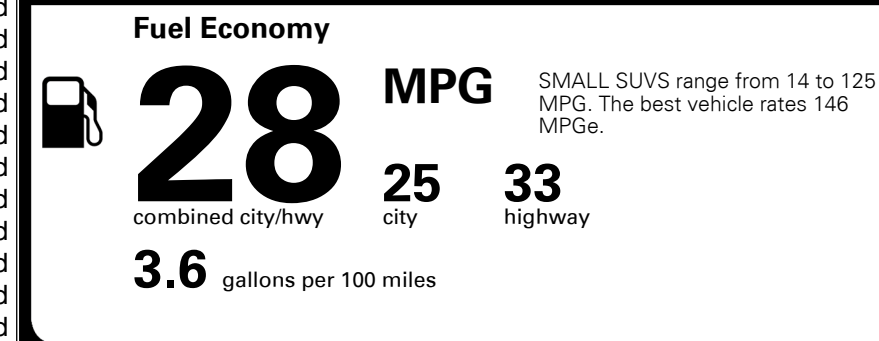

EPA DOT Fuel Economy and Environment

Gasoline Vehicle

You spend \$250 more in fuel costs over 5 years compared to the average new vehicle.

Annual fuel cost \$1,750

Actual results will vary for many reasons, including driving conditions and how you drive and maintain your vehicle. The average new vehicle gets 29 MPG and costs \$8,500 to fuel over 5 years. Cost estimates are based on 15,000 miles per year at \$ 3.30 per gallon. MPGe is miles per gasoline gallon equivalent. Vehicle emissions are a significant cause of climate change and smog.