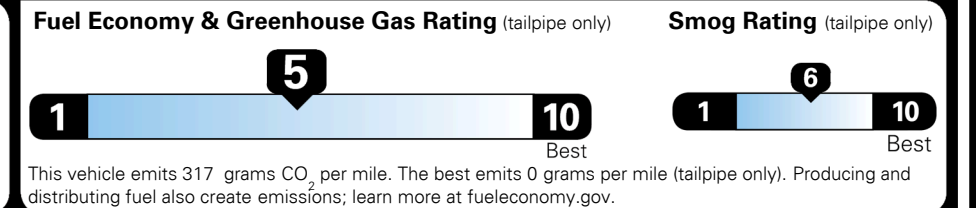

Included

MSRP INCLUDING OPTIONS

\$ 36,290.00

INLAND FREIGHT AND HANDLING

\$ 1,395.00

TOTAL MANUFACTURER'S SUGGESTED RETAIL PRICE ▶

\$ 37,685.00

TOTAL ADDITIONAL WEIGHT:

EPA DOT Fuel Economy and Environment

Gasoline Vehicle

You spend \$250 more in fuel costs over 5 years compared to the average new vehicle.

Annual fuel cost \$1,750

Actual results will vary for many reasons, including driving conditions and how you drive and maintain your vehicle. The average new vehicle gets 29 MPG and costs \$8,500 to fuel over 5 years. Cost estimates are based on 15,000 miles per year at \$ 3.30 per gallon. MPGe is miles per gasoline gallon equivalent. Vehicle emissions are a significant cause of climate change and smog.