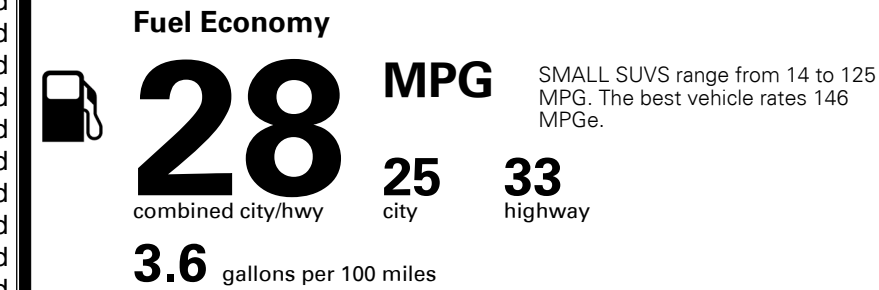

TOTAL ADDITIONAL WEIGHT: 21.4

EPA DOT Fuel Economy and Environment

Gasoline Vehicle

You spend \$250 more in fuel costs over 5 years compared to the average new vehicle.

Annual fuel cost \$1,750

Actual results will vary for many reasons, including driving conditions and how you drive and maintain your vehicle. The average new vehicle gets 29 MPG and costs \$8,500 to fuel over 5 years. Cost estimates are based on 15,000 miles per year at \$ 3.30 per gallon. MPGe is miles per gasoline gallon equivalent. Vehicle emissions are a significant cause of climate change and smog.