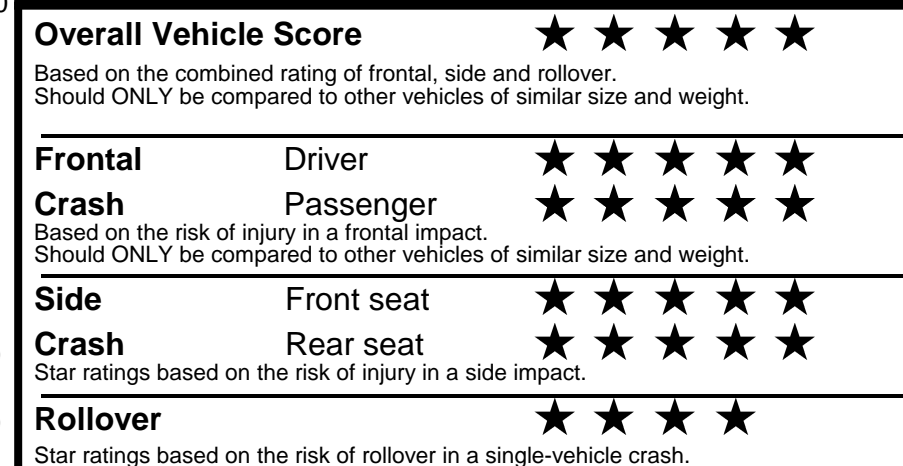

fueleconomy.gov

Calculate personalized estimates and compare vehicles

GOVERNMENT 5-STAR SAFETY RATINGS

Star ratings range from 1 to 5 stars (★★★★★) with 5 being the highest. Source: National Highway Traffic Safety Administration (NHTSA). www.safercar.gov or 1-888-327-4236