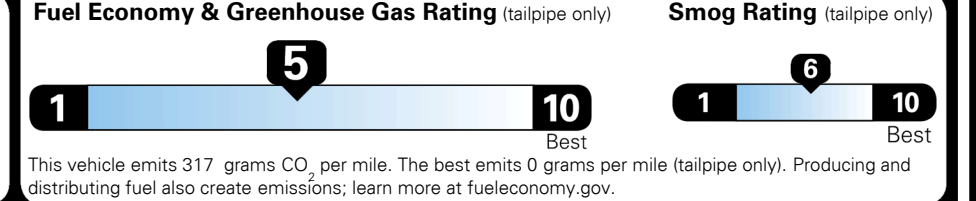

TOTAL ADDITIONAL WEIGHT: 21.4

EPA DOT Fuel Economy and Environment

Gasoline Vehicle

You spend \$250 more in fuel costs over 5 years compared to the average new vehicle.

Annual fuel cost \$1,750

Actual results will vary for many reasons, including driving conditions and how you drive and maintain your vehicle. The average new vehicle gets 29 MPG and costs \$8,500 to fuel over 5 years. Cost estimates are based on 15,000 miles per year at \$ 3.30 per gallon. MPGe is miles per gasoline gallon equivalent. Vehicle emissions are a significant cause of climate change and smog.