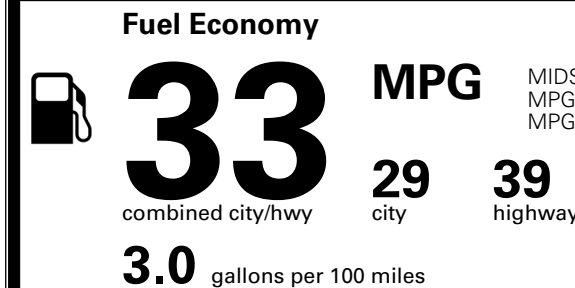

\$110.00
 \$190.00
 \$125.00
 \$145.00
 \$130.00

MSRP INCLUDING OPTIONS

\$ 24,090.00

INLAND FREIGHT AND HANDLING

\$ 1,245.00

TOTAL MANUFACTURER'S SUGGESTED RETAIL PRICE ▶

\$ 25,335.00

*Additional terms and conditions apply.
 **Kia Connect may be currently unavailable for some Model Year 2022 and newer vehicles sold or purchased in Massachusetts; please see owners.kia.com for more information.
 NOTE: When you purchase this vehicle, Kia America, Inc. collects personal information you provide to the dealership. For information on our collection and use of personal information and your rights, please see our Privacy Policy on www.kia.com.

TOTAL ADDITIONAL WEIGHT: 25.6

EPA DOT Fuel Economy and Environment

Gasoline Vehicle

MIDSIZE CARS range from 15 to 139 MPG. The best vehicle rates 146 MPGe.

You save \$1,000
 in fuel costs over 5 years compared to the average new vehicle.