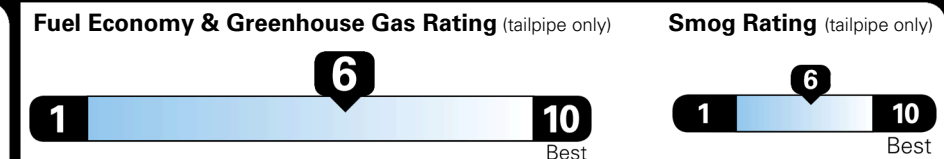

This vehicle emits 269 grams CO₂ per mile. The best emits 0 grams per mile (tailpipe only). Producing and distributing fuel also create emissions; learn more at fueleconomy.gov.

Actual results will vary for many reasons, including driving conditions and how you drive and maintain your vehicle. The average new vehicle gets 29 MPG and costs $8,500 to fuel over 5 years. Cost estimates are based on 15,000 miles per year at $ 3.30 per gallon. MPGe is miles per gasoline gallon equivalent. Vehicle emissions are a significant cause of climate change and smog.

fueleconomy.gov

Calculate personalized estimates and compare vehicles

GOVERNMENT 5-STAR SAFETY RATINGS

Overall Vehicle Score ★★★★★

Based on the combined rating of frontal, side and rollover. Should ONLY be compared to other vehicles of similar size and weight.

Frontal Driver ★★★★★

Crash Passenger ★★★★★

Based on the risk of injury in a frontal impact. Should ONLY be compared to other vehicles of similar size and weight.

Side Front seat ★★★★★

Crash Rear seat ★★★★★

Star ratings based on the risk of injury in a side impact.

Rollover ★★★★★

Star ratings based on the risk of rollover in a single-vehicle crash.

Star ratings range from 1 to 5 stars (★★★★★) with 5 being the highest.

Source: National Highway Traffic Safety Administration (NHTSA).

www.safercar.gov or 1-888-327-4236

Manufacturer's suggested retail price includes Manufacturer's recommended pre-delivery service. License and title fees, state and local taxes and other dealer installed options and accessories are not included in the manufacturer's suggested retail price.

PARTS CONTENT INFORMATION

FOR VEHICLES IN THIS CAR LINE U.S./CANADIAN PARTS CONTENT: 20 %

MAJOR SOURCES OF FOREIGN PARTS:
MEXICO: 45%
KOREA: 30%

NOTE: PARTS CONTENT DOES NOT INCLUDE FINAL ASSEMBLY, DISTRIBUTION, OR OTHER NON-PARTS COSTS.

FOR THIS VEHICLE FINAL ASSEMBLY POINT: PESQUERIA, NL, MEXICO

COUNTRY OF ORIGIN

ENGINE (MOTOR): USA

TRANSMISSION: MEXICO